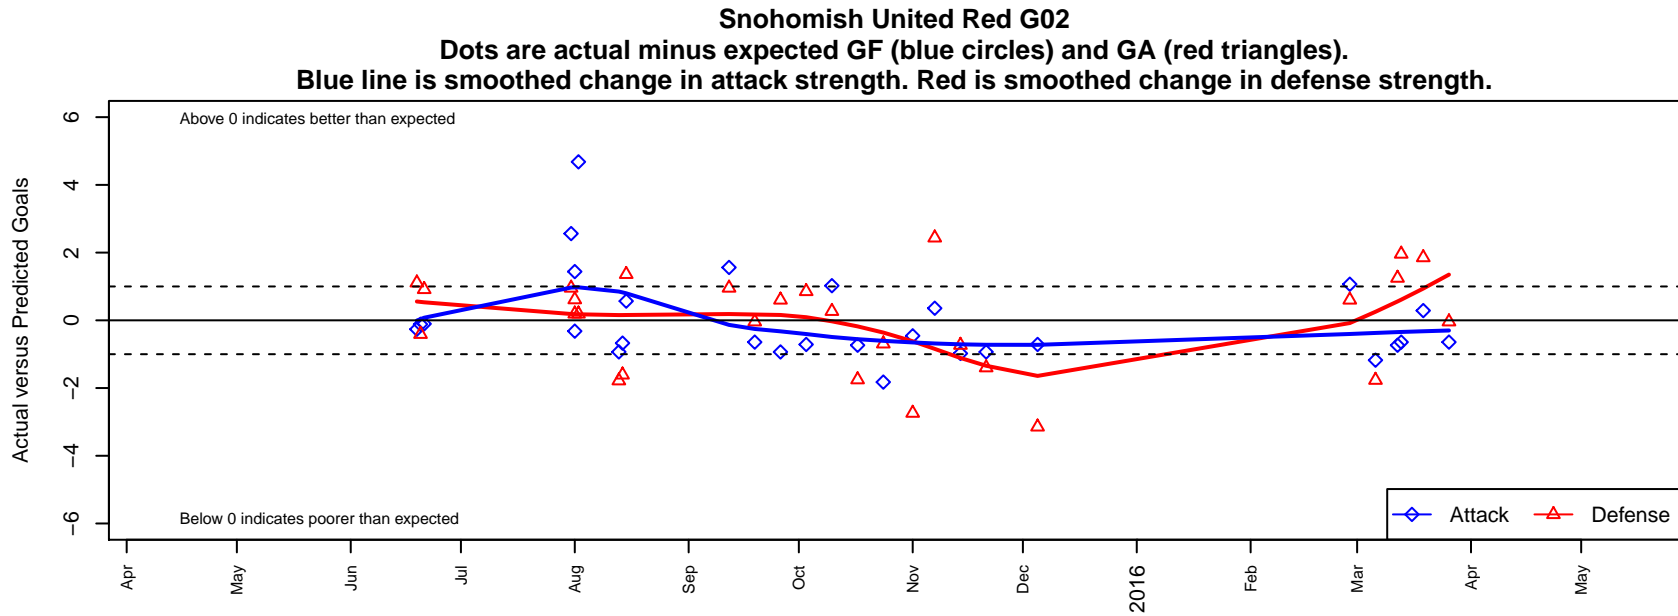

Snohomish United Red G02

Snohomish Youth SC
 Snohomish, WA
 G02 total strength=555
 attack=0.33 defense=0.56
 fall league = NPSL Div 3 U13
 spr league = Spr NPSL Div 3 U13

alt names used:
 Snohomish United G02 Red
 Snohomish United G02 Red
 SNOHOMISH UNITED G02 RED ()
 SNOHOMISH UNITEDG02 RED
 Snohomish United G02 Red

Venues played:
 2015 Snohomish United Invt Silver
 2015 Strawberry Classic GU13
 2015 Bigfoot Group A U13
 2015 NPSL Division 3 U13
 2015 Spr NPSL Division 3 U13

**attack and defense variance (black dot)
relative to other teams
and top 10 in region**