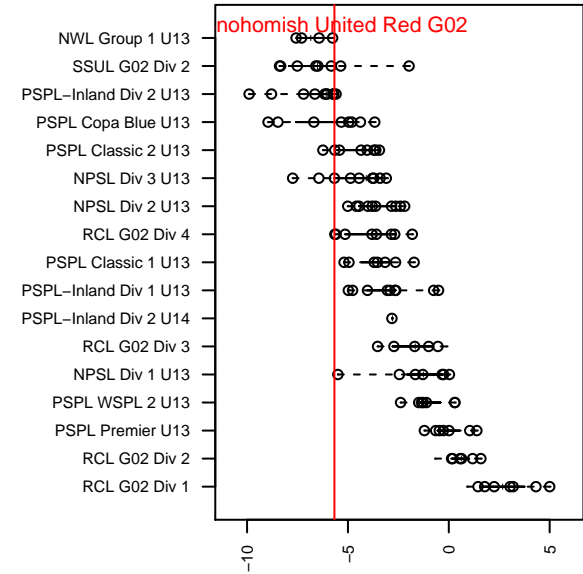

**attack and defense rating
relative to others at age
and all opponents in last 13 months**